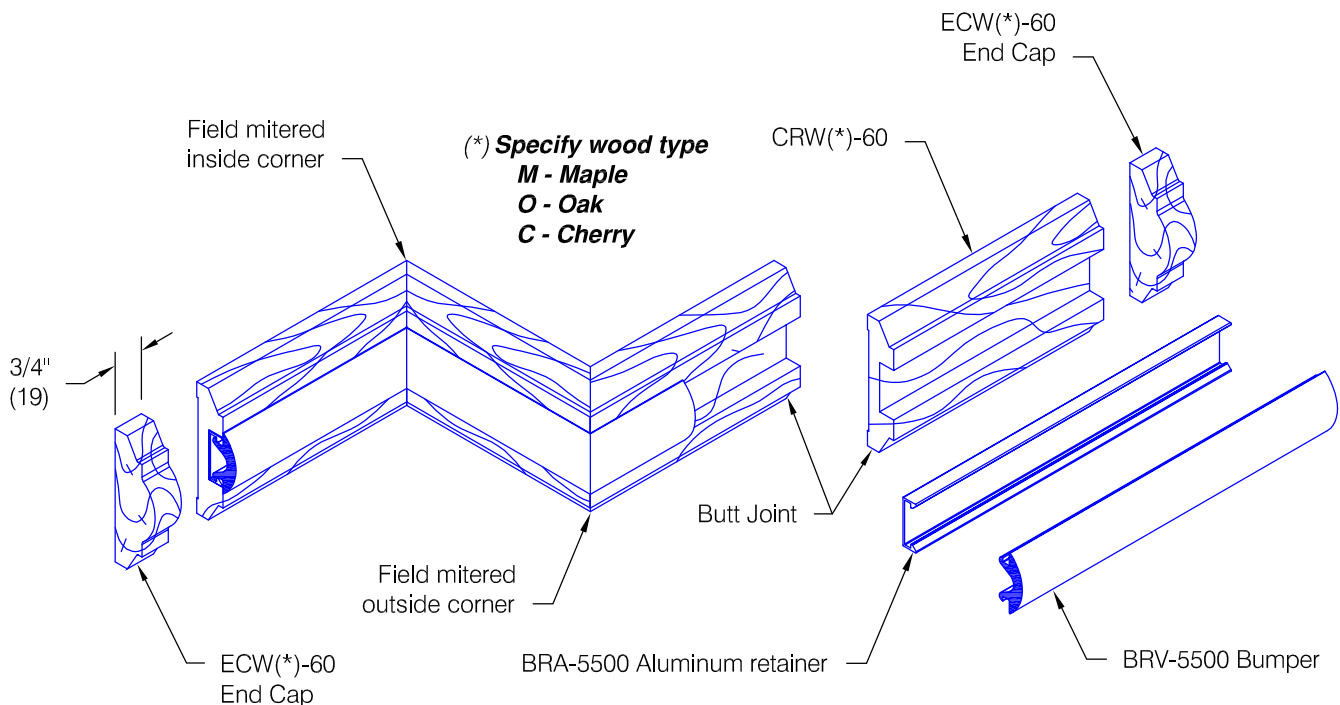

Pawling Corporation reserves the right to discontinue a design or modify an existing design without prior notice

Customer :

Project :

Architect :

Sales Rep :

WD.168.0c