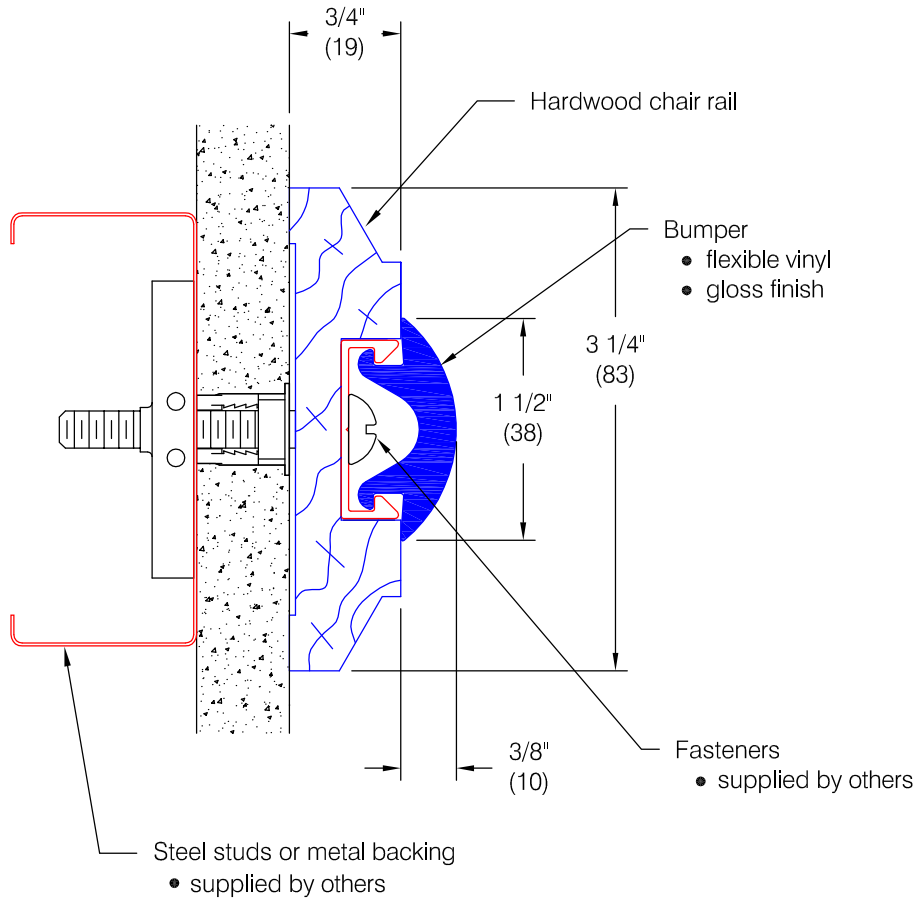

CRW-60 Chair Rail

Features:

- Milled end caps
- Stock lengths:
 Wood - random 6'-0" (1829) to 16'-0" (4877)
 Aluminum and vinyl - 12'-0" (3658)

Finishes:

Vinyl Bumper

- Available in limited standard colors
- Custom colors available